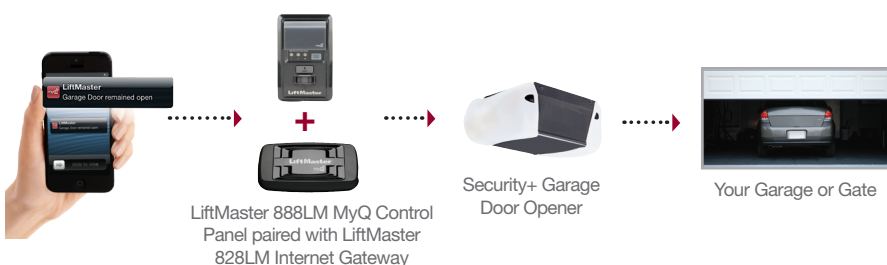

Compatibility

- **For LiftMaster Security+®** Garage Door Openers manufactured after 1998. Look for a purple "Learn" button and antenna wire or orange/red "Learn" button with a gray antenna wire.

Optional Accessories:

LiftMaster Internet Gateway (828LM)

Connect your MyQ-Enabled Garage Door Opener and accessories to the Internet with this device.

Garage and Gate Monitor (829LM)

Enables you to monitor and close up to four garage doors or gates from any room in your house. *Does not require the LiftMaster Internet Gateway.*

Remote Light Control (825LM)

Allows you to control any lamp with your garage door opener remote control or smartphone via the LiftMaster Internet Gateway.

Remote Light Switch (823LM)

Replaces your existing wall switch to allow you to control home lighting with your garage door opener remote control or smartphone via the LiftMaster Internet Gateway.